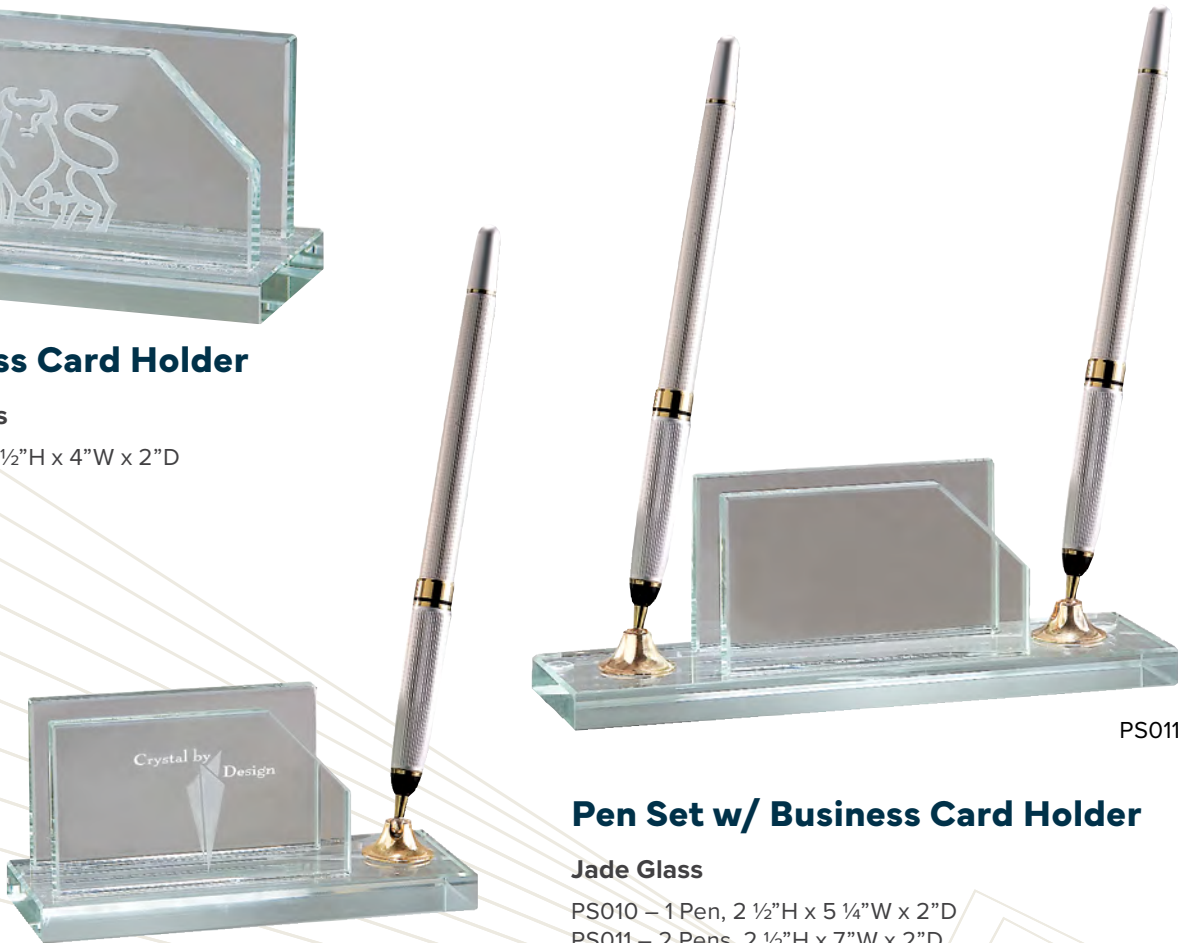

Optical Crystal

OCPS20C – 2 3/4”H x 6”W x 2 1/4”D, Clear

BCPS01

BCPS02

Pen Set

Black Crystal

BCPS01 – 1 Pen, 3/4”H x 4”W x 3”D
BCPS02 – 2 Pens, 3/4”H x 7”W x 3”D

Business Card Holder

Jade Glass

BH002 – 2 1/2”H x 4”W x 2”D

PS011

Pen Set w/ Business Card Holder

Jade Glass

PS010 – 1 Pen, 2 1/2”H x 5 1/4”W x 2”D
PS011 – 2 Pens, 2 1/2”H x 7”W x 2”D

PS010

Pen & Funnel