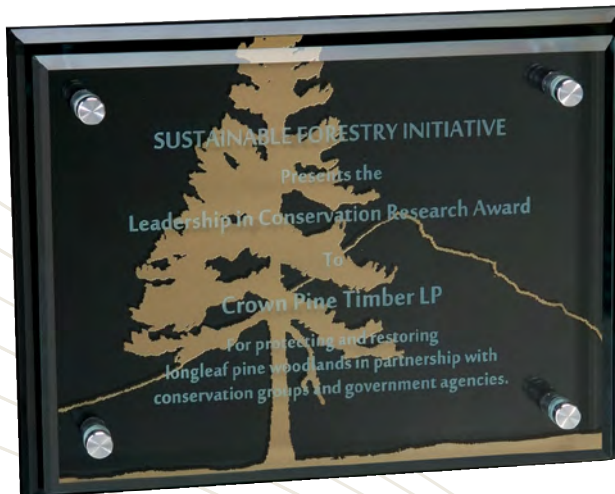

Jade Glass

GB476 – 7”H x 11”W x ½”D

Black Glass Plaque

Vertical or Horizontal

GB6805BK – S, 8”H x 6”W

GB7905BK – M, 9”H x 7”W

GB81005BK – L, 10”H x 8”W

Black Glass Plaque w/ Glass