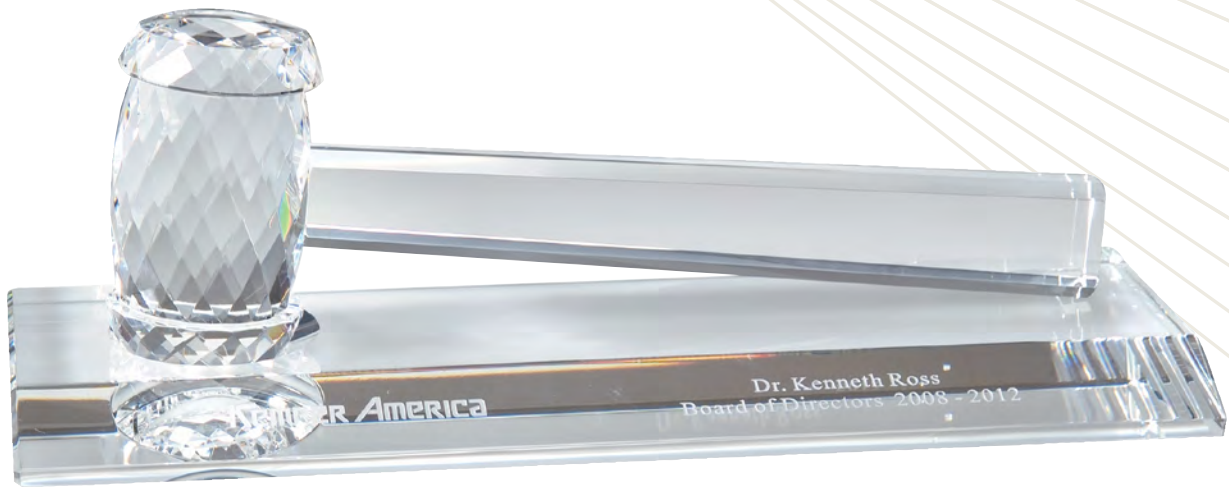

US COPYRIGHT CBD

Gavel

Optical Crystal

OCGV01 – 3 ¼"H x 10 ¼"W x 2"D, Gavel only

OCGVB01 – ¾"H x 12"W x 4"D, Base only

OCGV01B01 – 4"H x 12"W x 4"D, Whole set