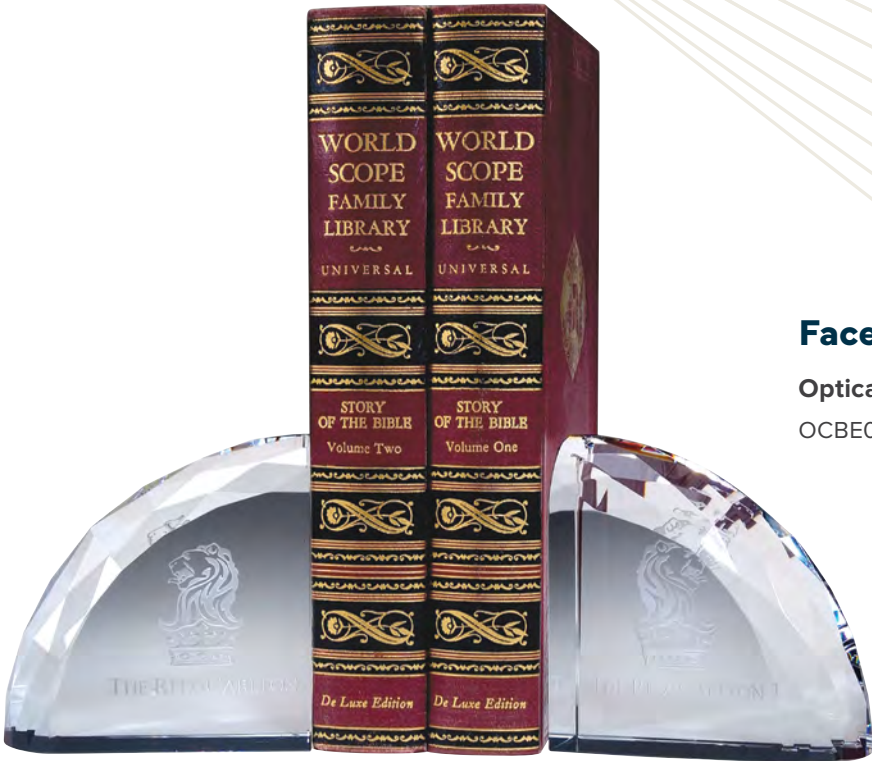

Faceted Bookends

Optical Crystal
OCBE02 – 4”H x 4”W x 2”D

US COPYRIGHT CBD