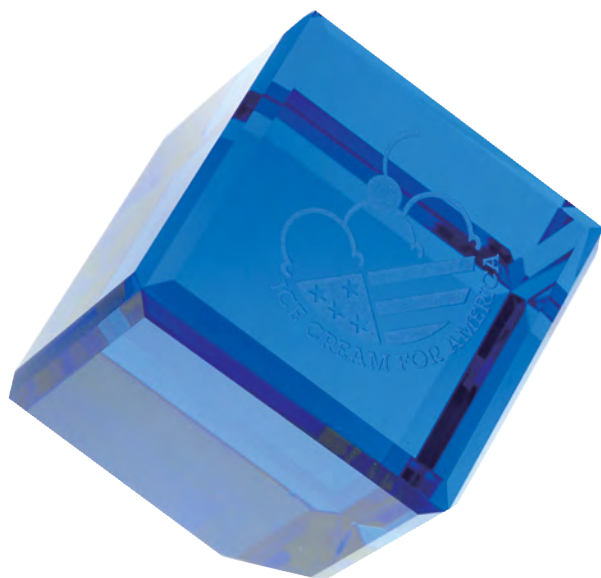

(Picture not shown)

Paperweight

Optical Crystal, Magnifier

OCPW04 – S, 3” Dia. x 1 ¼”H

OCPW05 – L, 3 ¾” Dia. x 1 ½”H

Paperweight

Optical Crystal, Magnifier

OCPW01 – 3 ¼” Dia x 7/8”H